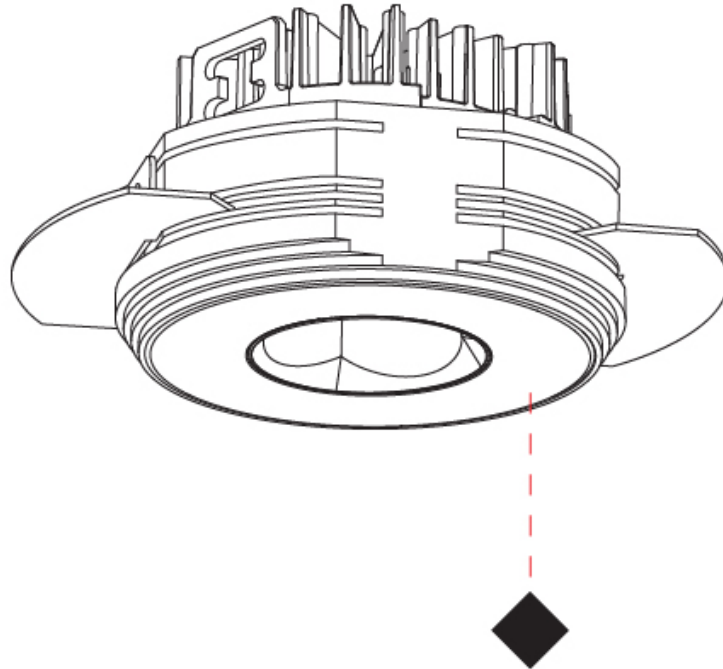

OIKO PRO ROUND FIXED TRIMLESS

A35882-

PROJECT

TYPE

SPECIFIER

QUANTITY

DATE

A