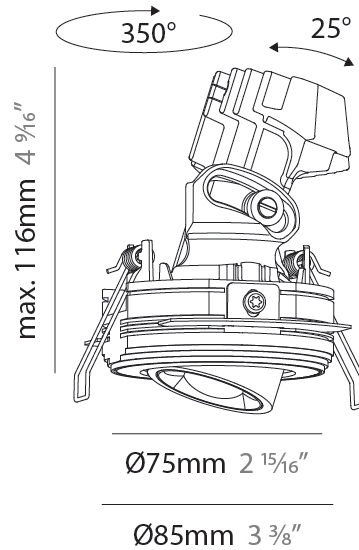

PHYSICAL

Shape: Round
Diameter (mm): 75
Diameter (in): 2 ¹⁵/₁₆
Height (mm): 116
Height (in): 4 ⁹/₁₆
Ceiling Thickness (mm): 10 / 12.5 / 15 / 25
Ceiling Thickness (in): 3/8 or 1/2 or 9/16 or 1
Min. Recessing Depth (mm): 125
Min. Recessing Depth (in): 4 ¹⁵/₁₆
Light Distribution: Direct
Diffuser: Lens Pack - Spread Lens / Linear Spread Lens / Honeycomb Louver
Fixture Finish: SSR / BKV / CWI / CRY / HAB / UFT / ITA / RUA / FTG / MYG / LOD / PUS / FRO / FUP / KIA / POP / BLS / SPG / MEY / GOH / GUM / CHC / COM / ABZ / JAG / OBR / MOS / ROR
Fixture Material: Aluminum Die Cast
Cut-out Measurements: D. 86mm / 3 3/8"

ELECTRICAL

Lamp Type: LED (Zhaga Standard)
Input Wattage (W): 14
Total Output Wattage (W): 12.7
Dimming: Dali Dimming
Driver Included: No
Driver Location: Recessed Housing
Driver Type: Constant Current - Universal (120Vac only for DALI driver)
Driver Class: Class 2
Input Voltage (V): 120 - 277
Constant Current (MA): 700

LED

Number of LEDs: 1
Color Temperature (°K): 2700-6500 Tunable White
Max. Delivered Lumen (lm): 1129
Nominal Lumen (lm): 1460
CRI: >90 CRI
Lamp Life (hrs): 50000
Special LEDs offerings: Tunable White

OPTICAL

Reflector°: 36
Adjustability: Rotational 350° / Tilt 25°

RATINGS AND CERTIFICATIONS

Certified By: Certified for North American Standards
IP rating: IP20